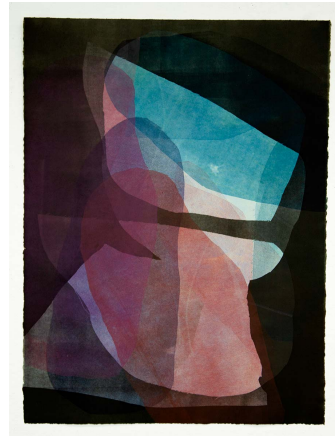

Measurements are in inches.

1. *Veils, 04*
2022
Monoprint on BFK Rives, framed
34 x 26 x 2

2. *Veils, 05*
2022
Monoprint on BFK Rives, framed
34 x 26 x 2

3. *Veils, 06*
2022
Monoprint on BFK Rives, framed
34 x 26 x 2